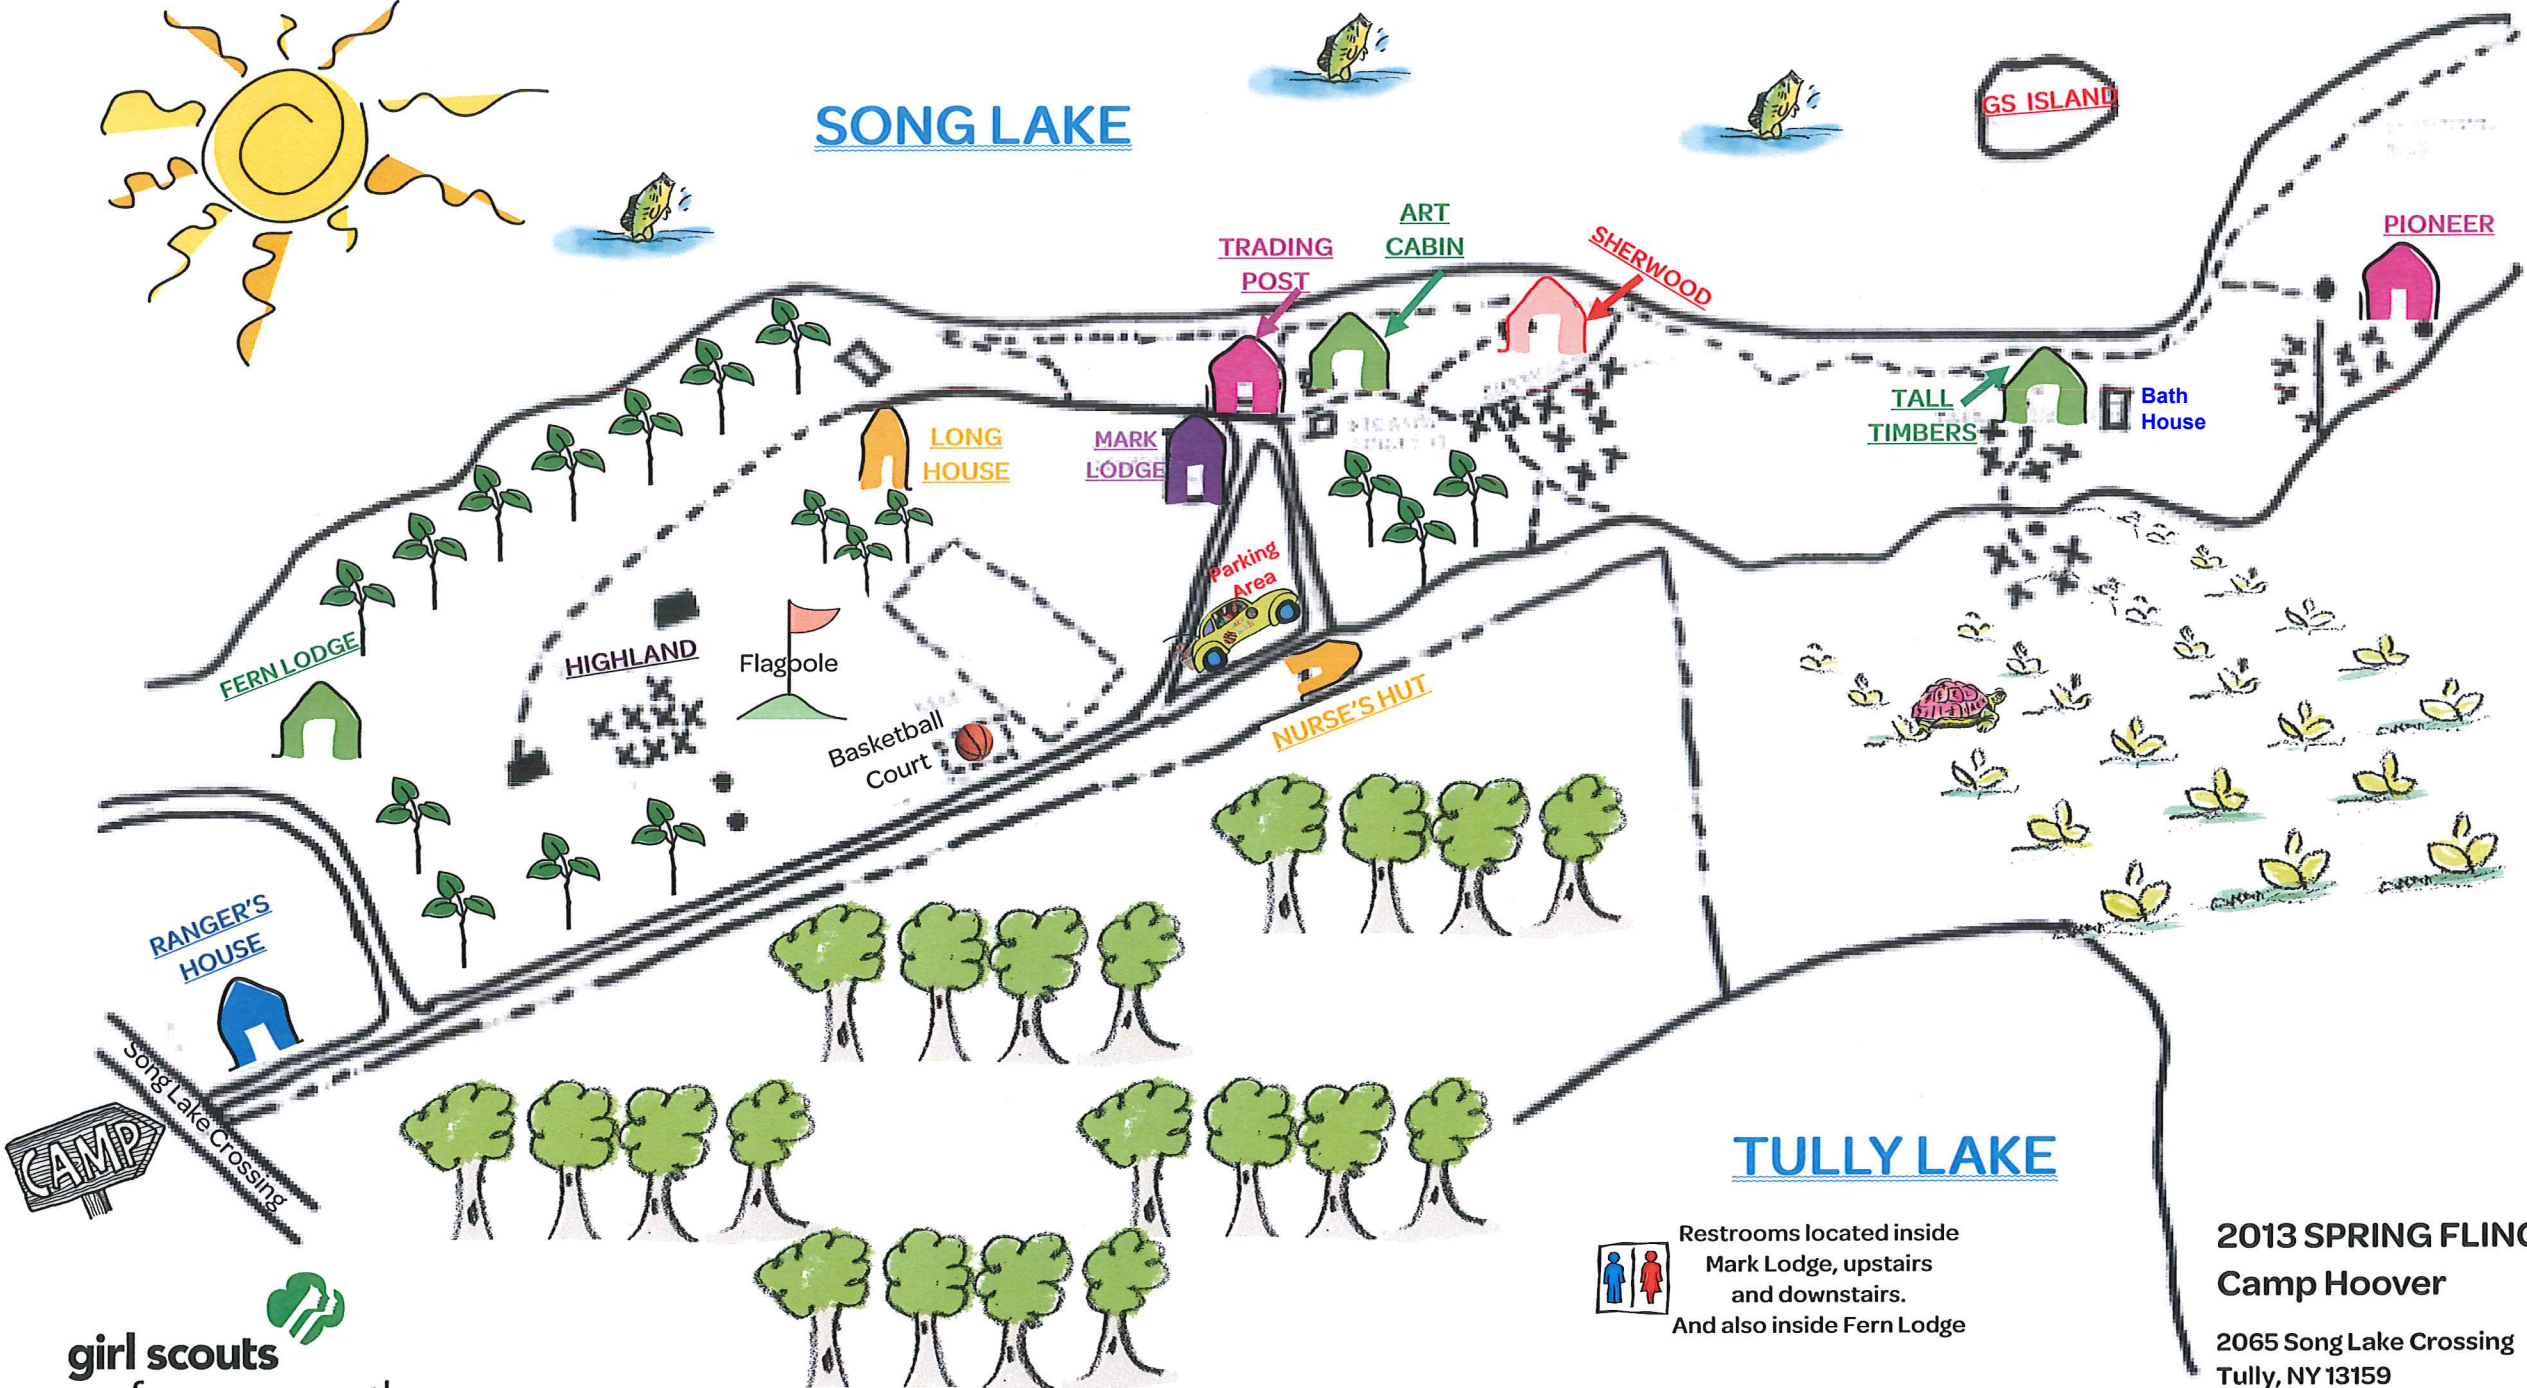

SONG LAKE

TULLY LAKE

Restrooms located inside Mark Lodge, upstairs and downstairs. And also inside Fern Lodge

**2013 SPRING FLING
Camp Hoover**

2065 Song Lake Crossing
Tully, NY 13159