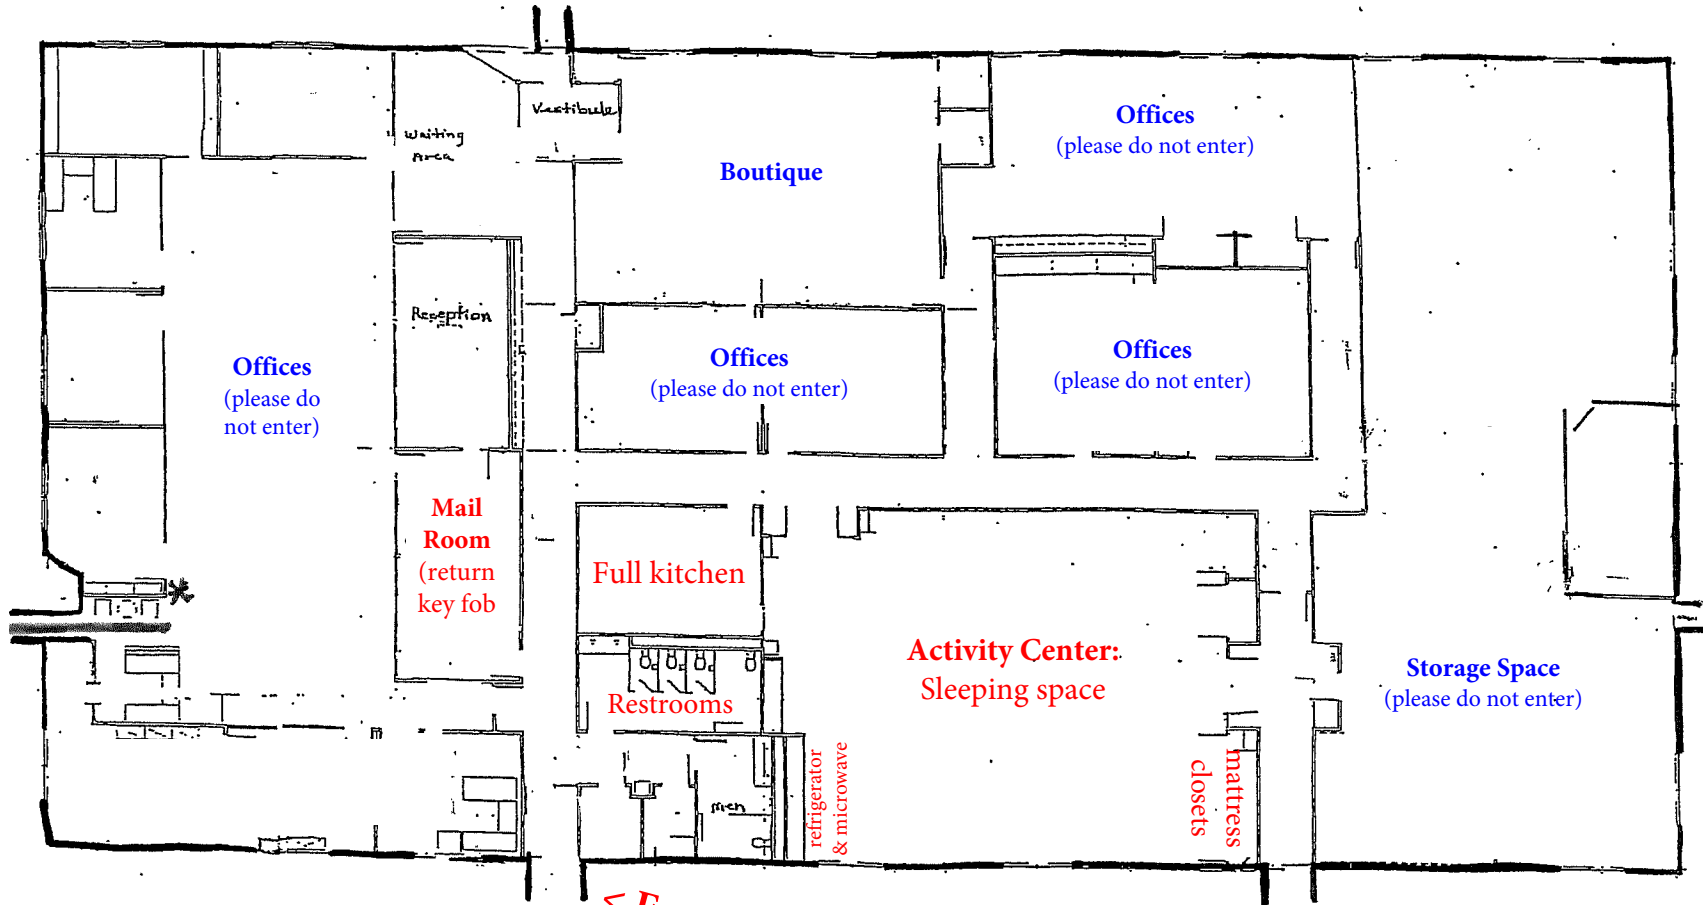

**Cicero Service Center**

8170 Thompson Road

Cicero, NY 13039

Thompson Road

Exit

← Entrance to use

Rear Parking Lot